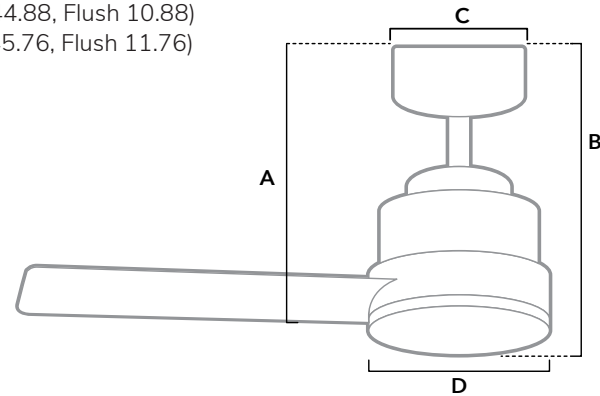

DIMENSIONS

Measured in inches

- A. 11.88 (Angled 44.88, Flush 10.88)
- B. 12.76 (Angled 45.76, Flush 11.76)
- C. 6.5
- D. 8.94

59614 | Fresh White Body with Fresh White Blades

ADDITIONAL FINISHES

51114  
Premier Bronze Body with Premier Bronze Blades

51115  
Matte Silver Body with Matte Silver Blades

59613  
Matte Black Body with Matte Black Blades

FAN SPECIFICATIONS

Motor Type	Reversible	Wire Length	Control Type	Downrod	Location	Blade #	Add'l Sizes
AC	YES	32" (24" Downrod)	Wall Control	3" Included	Damp	6	52", 60"