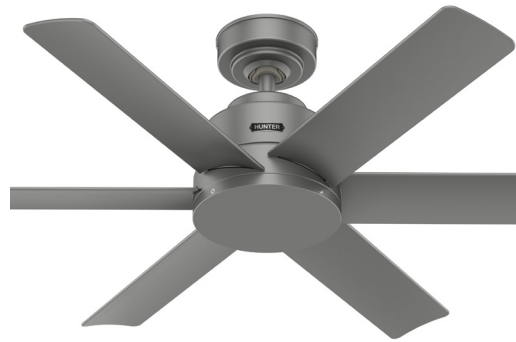

DIMENSIONS

Measured in inches

- A. 11.88 (Angled 44.88, Flush 10.88)
- B. 12.76 (Angled 45.76, Flush 11.76)
- C. 6.5
- D. 8.94

59614 | Fresh White Body with Fresh White Blades

ADDITIONAL FINISHES

51114  
Premier Bronze Body with Premier Bronze Blades

51115  
Matte Silver Body with Matte Silver Blades

59613  
Matte Black Body with Matte Black Blades

FAN SPECIFICATIONS

Motor Type	Reversible	Wire Length	Control Type	Downrod	Location	Blade #	Add'l Sizes
AC	YES	32" (24" Downrod)	Wall Control	3" Included	Damp	6	52", 60"

AIRFLOW AND LIGHT SPECIFICATIONS

AVG Airflow	Airflow Efficiency	CFM High	Voltage	Bulbs Included	Output Per Bulb	Watts Per Bulb	Bulb Type	Base Type	LED Light Kit	CRI	CCT (Kelvins)	Dimmable
3645	81	4467	120v/60Hz	N/A	N/A	N/A	N/A	N/A	N/A	N/A	N/A	N/A

# FASTER COOLING POWER<sup>®</sup>

**33%**  
MORE AIR  
VELOCITY  
THAN LEADING COMPETITORS\*

FEEL COOLER, INSTANTLY.

Precision Blades.  
Aerodynamic design,  
uniflow airflow.

Light Powerful Motor.  
Whisper-quiet,  
energy efficient.